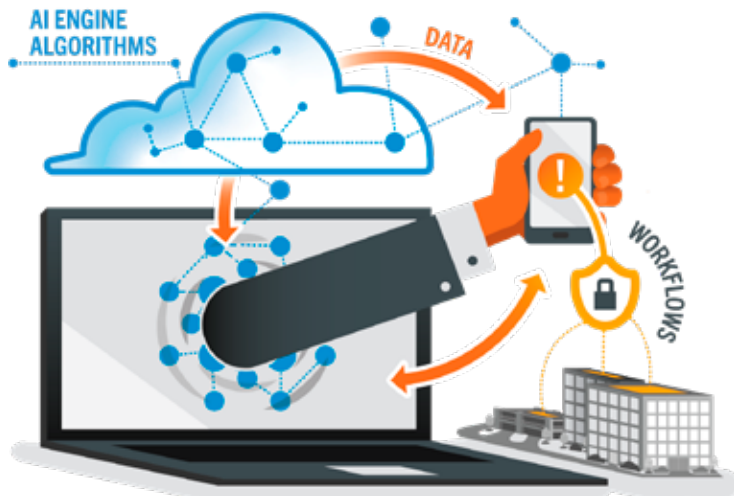

TRANSFORM YOUR BUSINESS

With HELIAUS® at the center of your security operations your Security Professionals are always connected and engaged, situationally informed, and armed with the right recommendations to effectively **create safer, more secure environments.**

FEATURES

User-Friendly Dashboards

Real-time data visualization for easy processing of information and identification of trends and/or exceptions.

Zone-Based Site Controls

Safety and security needs are segmented by custom zone models of your property for tailored response and AI recommendations.

Automated Post Orders

Digitize the paper trail, increase efficiency, and enhance security operations with automated post orders. Security Professionals receive tour orders, have immediate access to important site information, and record daily activity directly in their HELIAUS® mobile device.

Smart Sensors

Automatically trigger zone-specific points using beacon and GPS technology that ensure Security Professionals are situationally engaged whether indoors or outdoors.

Dynamic Tours

The "give and get" system shares information and action in real-time to ensure Security Professionals are always situationally engaged. Tasks and actions are fully defined in every zone they enter and the system automatically prompts them on what to look for and how to effectively respond.